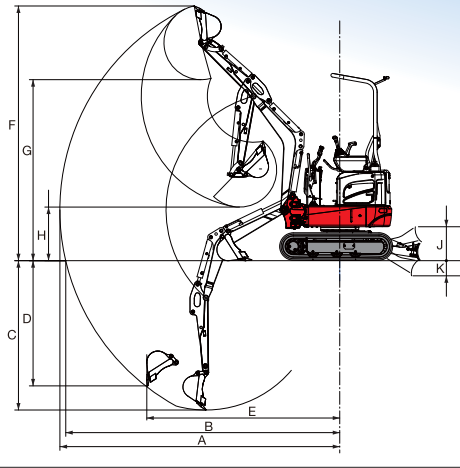

takeuchi
NEW ARRIVAL

FULL HYDRAULIC COMPACT EXCAVATOR

TB210R

Machine Weight : 1150kg

takeuchi

FULL HYDRAULIC COMPACT EXCAVATOR

TB210R

Machine Weight : 1150kg

Operating Range

A	3285
B	3215
C	1755
D	1470
E	2265
F	2990
G	2125
H	630
J	250
K	175

Dimensions

A	2855
B	750
C	2195
D	585
E	395
F	1005
G	1325
H	750
H2	1020
J	180
K	155
L	1320
M	980
P	510
Q	505
R	750
R2	1020
S	200
T	2245
U	930
V	85°
W	85°
X	3175

SPECIFICATIONS

Basic Specifications / Dimensions			Operating Ranges / Digging force		
Operating Mass	kg	1150	Arm Digging Force	kN	6.4
Bucket Capacity (Heaped)	m ³	0.022	Arm Length	mm	880
Engine Manufacturer	—	KUBOTA	Boom Cylinder Layout		Rear
Engine Model	—	D722	Hydraulic Performance		
Engine Compliance	—	-	Main Relief Valve Pressure Setting	MPa	18.2
Rated Output (ISO 9249)	kW/min ⁻¹	8.6/2200	Hydraulic Pump Delivery	L/min	2×11.1+1×5.8
Fuel Tank Capacity	L	13.4	Hydraulic Oil System	L	12.1
Overall Length	mm	2855	Service Port 1 Pressure	MPa	18.2
Upperstructure Overall Width	mm	750	Service Port 1 Flow Rate	L/min	22.2
Overall Height	mm	2195	Service Port 2 Pressure	MPa	—
Crawler Overall Length	mm	1325	Service Port 2 Flow Rate	L/min	—
Crawler Overall Width	mm	750/1020	Service Port 3 Pressure	MPa	—
Dozer Blade Width x Height	mm	750/1020×200	Service Port 3 Flow Rate	L/min	—
Slew Radius	mm	585	Service Port 4 Pressure	MPa	—
Crawler Shoe Width	mm	180	Service Port 4 Flow Rate	L/min	—
Ground Clearance of Undercarriage	mm	155	Slew Speed	min ⁻¹	10.0
Operating Ranges / Digging force			Travel Speed (1st/2nd)	km/h	2.0/3.7
Maximum Digging Depth	mm	1755	Maximum Tractive Force	kN	12.8
Maximum Reach	mm	3285	Equipment		
Boom Swing Angle Left / Right	deg	85/85	Monitoring Display		—
Dozer Blade Maximum Lifting / Lowering	mm	250/175	ROPS/TOPS/FOPS/OPG		○/○/-/-
Bucket Digging Force	kN	11.2	Auto Deceleration System		—