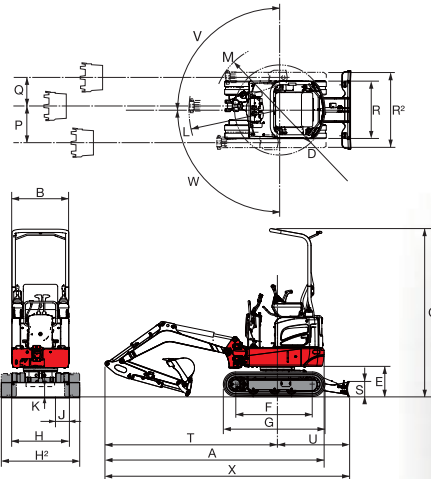

takeuchi
NEW ARRIVAL

FULL HYDRAULIC COMPACT EXCAVATOR

TB210R

Machine Weight : 1150kg

takeuchi

FULL HYDRAULIC COMPACT EXCAVATOR

TB210R

Machine Weight : 1150kg

Operating Range

A	3285
B	3215
C	1755
D	1470
E	2265
F	2990
G	2125
H	630
J	250
K	175

Dimensions

A	2855
B	750
C	2195
D	585
E	395
F	1005
G	1325
H	750
H2	1020
J	180
K	155
L	1320
M	980
P	510
Q	505
R	750
R2	1020
S	200
T	2245
U	930
V	85°
W	85°
X	3175

SPECIFICATIONS

Basic Specifications / Dimensions			Operating Ranges / Digging force		
Operating Mass	kg	1150	Arm Digging Force	kN	6.4
Bucket Capacity (Heaped)	m ³	0.022	Arm Length	mm	880
Engine Manufacturer	—	KUBOTA	Boom Cylinder Layout		Rear
Engine Model	—	D722	Hydraulic Performance		
Engine Compliance	—	-	Main Relief Valve Pressure Setting	MPa	18.2
Rated Output (ISO 9249)	kW/min ⁻¹	8.6/2200	Hydraulic Pump Delivery	L/min	2×11.1+1×5.8
Fuel Tank Capacity	L	13.4	Hydraulic Oil System	L	12.1
Overall Length	mm	2855	Service Port 1 Pressure	MPa	18.2
Upperstructure Overall Width	mm	750	Service Port 1 Flow Rate	L/min	22.2
Overall Height	mm	2195	Service Port 2 Pressure	MPa	—
Crawler Overall Length	mm	1325	Service Port 2 Flow Rate	L/min	—
Crawler Overall Width	mm	750/1020	Service Port 3 Pressure	MPa	—
Dozer Blade Width x Height	mm	750/1020×200	Service Port 3 Flow Rate	L/min	—
Slew Radius	mm	585	Service Port 4 Pressure	MPa	—
Crawler Shoe Width	mm	180	Service Port 4 Flow Rate	L/min	—
Ground Clearance of Undercarriage	mm	155	Slew Speed	min ⁻¹	10.0
Operating Ranges / Digging force			Travel Speed (1st/2nd)	km/h	2.0/3.7
Maximum Digging Depth	mm	1755	Maximum Tractive Force	kN	12.8
Maximum Reach	mm	3285	Equipment		
Boom Swing Angle Left / Right	deg	85/85	Monitoring Display		—
Dozer Blade Maximum Lifting / Lowering	mm	250/175	ROPS/TOPS/FOPS/OPG		○/○/-/-
Bucket Digging Force	kN	11.2	Auto Deceleration System		—